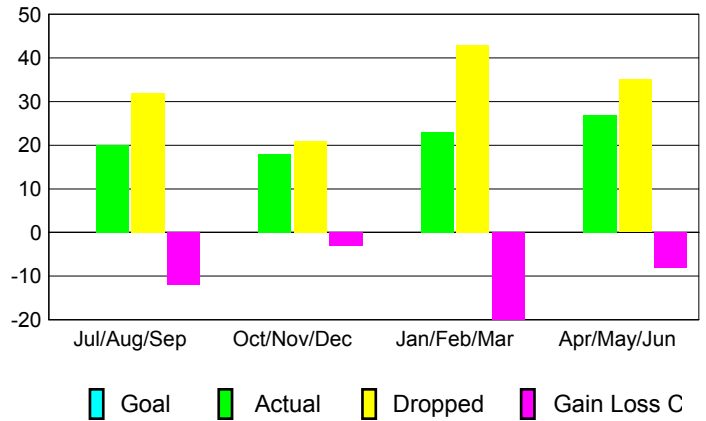

GMT: **GARY ANDERSON**

Location: **MICHIGAN**

GMT CA: **1**

CLUBS

Month	New Club Goal	Actual New Clubs	Actual Dropped Clubs	Gain/Loss of Clubs
2012-2013				
Jul/Aug/Sep		0	1	-1
Oct/Nov/Dec		0	1	-1
Jan/Feb/Mar		0	1	-1
Apr/May/June		0	1	-1
Totals		0	4	-4

Club Results 2012-2013
Goal, New, Dropped, Gain/Loss

YTD Status Quo Clubs 2012-2013

Status Quo Clubs Compared to Status Quo Members

Club Gain/Loss 2012-2013

MEMBERSHIP

Month	Net Memb Goal	Actual New Memb	Actual Dropped Memb	Gain/Loss of Memb
2012-2013				
Jul/Aug/Sep		20	32	-12
Oct/Nov/Dec		18	21	-3
Jan/Feb/Mar		23	43	-20
Apr/May/June		27	35	-8
Totals		88	131	-43

Membership Results 2012-2013
Goal, New, Dropped, Gain/Loss

Gender Comparison 2012-2013

Membership Gain/Loss 2012-2013