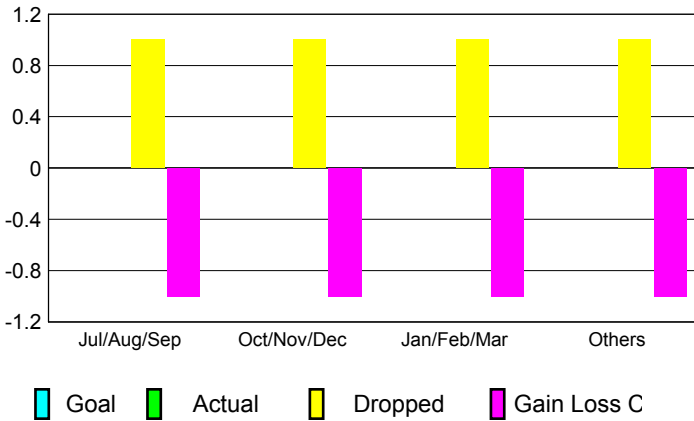

GMT: **GARY ANDERSON**

Location: **MICHIGAN**

GMT CA: **1**

CLUBS

Month	New Club Goal	Actual New Clubs	Actual Dropped Clubs	Gain/Loss of Clubs
2012-2013				
Jul/Aug/Sep		0	1	-1
Oct/Nov/Dec		0	1	-1
Jan/Feb/Mar		0	1	-1
Apr/May/June		0	1	-1
Totals		0	4	-4

Club Results 2012-2013
Goal, New, Dropped, Gain/Loss

YTD Status Quo Clubs 2012-2013

Status Quo Clubs Compared to Status Quo Members

Club Gain/Loss 2012-2013

MEMBERSHIP

Month	Net Memb Goal	Actual New Memb	Actual Dropped Memb	Gain/Loss of Memb
2012-2013				
Jul/Aug/Sep		20	32	-12
Oct/Nov/Dec		18	21	-3
Jan/Feb/Mar		23	43	-20
Apr/May/June		27	35	-8
Totals		88	131	-43